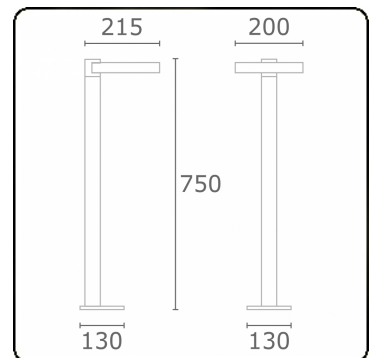

Annoo
35.16000-9910

Fixture details

Mounting	Ground
Light emission	Diffus
Fitting cover	satin diffusor
Protection rate	IP 65
Housing	Aluminium
Finish	RAL 9016 traffic white textured
Certificates	CE, ISO 9001

Electric details

Protection class	I
Supply	230V

Lamp details

Lamptype	LED 3000K
Wattage	10W
Luminaire power	10W
Luminaire luminous flux	460
Number	1
Lifetime LED module	L80/B10 = 50000h
Color tolerance	MacAdam 3
CRI	80

Photometric details

CIE Fluxcode	12 35 66 50 100

ENERGY

Verrijgbaar op aanvraag.

Disponible sur demande.

Available on request.

Auf Anfrage.

WXYZ
kWh/1000h

MULTILINE®

2019/2015