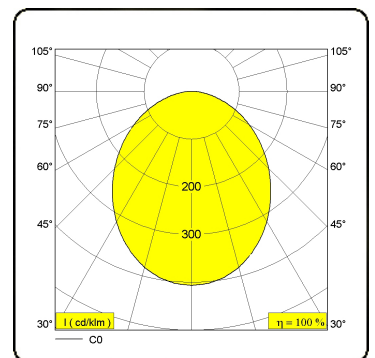

Annoo
35.16000-9906

Fixture details

Mounting	Ground
Light emission	Diffus
Fitting cover	satin diffusor
Protection rate	IP 65
Housing	Aluminium
Finish	RAL 9006 white aluminium textured
Certificates	CE, ISO 9001

Electric details

Protection class	I
Supply	230V

Lamp details

Lamptype	LED 3000K
Wattage	10W
Luminaire power	10W
Luminaire luminous flux	460
Number	1
Lifetime LED module	L80/B10 = 50000h
Color tolerance	MacAdam 3
CRI	80

Photometric details

CIE Fluxcode	12 35 66 50 100

This luminaire contains built-in LED lamps.

LED

The lamps cannot be changed in the luminaire.

MULTILINE®

35.16000-9906

874/2012