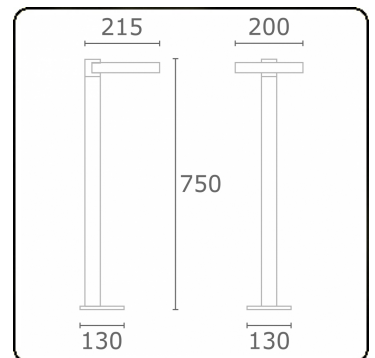

Annoo
35.16000-9906

Fixture details

Mounting	Ground
Light emission	Diffus
Fitting cover	satin diffusor
Protection rate	IP 65
Housing	Aluminium
Finish	RAL 9006 white aluminium textured
Certificates	CE, ISO 9001

Electric details

Protection class	I
Supply	230V

Lamp details

Lamptype	LED 3000K
Wattage	10W
Luminaire power	10W
Luminaire luminous flux	460
Number	1
Lifetime LED module	L80/B10 = 50000h
Color tolerance	MacAdam 3
CRI	80

Photometric details

CIE Fluxcode	12 35 66 50 100

This luminaire contains built-in LED lamps.

LED

The lamps cannot be changed in the luminaire.

MULTILINE®

35.16000-9906

874/2012