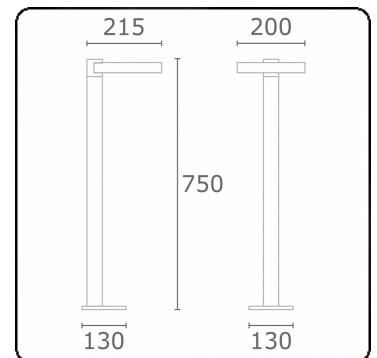

Annoo
35.16000-9905

Fixture details

Mounting	Ground
Light emission	Diffus
Fitting cover	satin diffusor
Protection rate	IP 65
Housing	Aluminium
Finish	RAL 9011 graphite black textured
Certificates	CE, ISO 9001

Electric details

Protection class	I
Supply	230V

Lamp details

Lamptype	LED 3000K
Wattage	10W
Luminaire power	10W
Luminaire luminous flux	460
Number	1
Lifetime LED module	L80/B10 = 50000h
Color tolerance	MacAdam 3
CRI	80

Photometric details

CIE Fluxcode	12 35 66 50 100

ENERGY

Verrijgbaar op aanvraag.

Disponible sur demande.

Available on request.

Auf Anfrage.

WXYZ
kWh/1000h

MULTILINE®

2019/2015