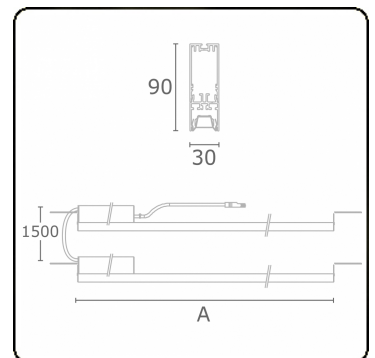

Electric details

Protection class	I
Supply	230V
Control gear box	Current driver DALI/TD

Lamp details

Lamptype	LED 3000K
Wattage	5,7W
Gross luminous flux	2 x 7600
Luminaire power	100,3W
Number	2 x 8
Lifetime LED module	L80/B10 > 72000h
Color tolerance	MacAdam 3
CRI	>80

Photometric details

UGR	17,0/18,2
CIE Fluxcode	90 99 100 100 68

Dimensions

A	2244 mm
---	---------

Remarks

VDT louvre 500mA

ENERGY

Verrijgbaar op aanvraag.