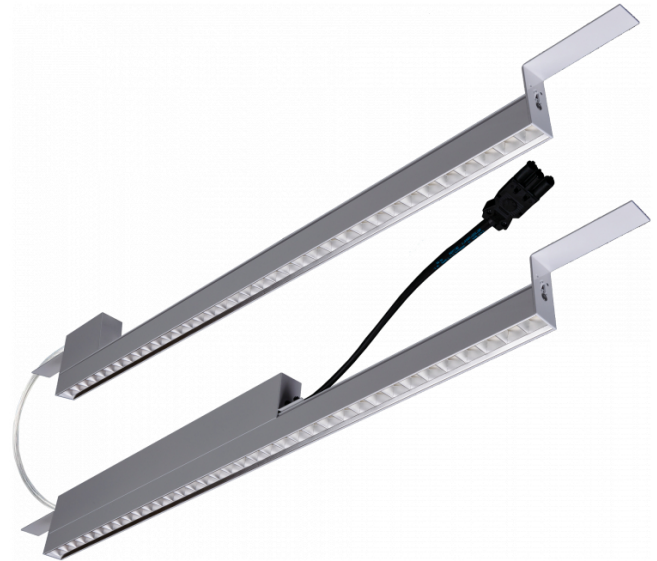

Rekta 30 SAPP - VDT - LO 400mA - 2 luminaires - RAL
07.23124183-9999

Fixture details

Mounting	Ceiling recessed
Light emission	Direct
Fitting cover	VDT louvre
Protection rate	IP 20
Housing	Aluminium
Finish	RAL colour at your choice
Certificates	CE, ISO 9001

Electric details

Protection class	I
Supply	230V
Control gear box	Current driver DALI/TD

Lamp details

Lamptype	LED 3000K
Wattage	4,5W
Gross luminous flux	2 x 6240
Luminaire power	79,2W
Number	2 x 8
Lifetime LED module	L80/B10 > 72000h
Color tolerance	MacAdam 3
CRI	>80

Photometric details

UGR	16,5/17,5
CIE Fluxcode	90 99 100 100 68

Dimensions

A	2244 mm
---	---------

Remarks

VDT louvre 400mA 2 luminaires

ENERGY

Verrijgbaar op aanvraag.