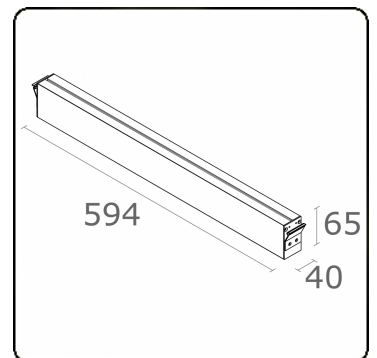

Maze - I - Surface-mounted - satin - HO 150mA - RAL
05.18007523-9999

Fixture details

Mounting	Ceiling
Light emission	Direct
Fitting cover	satin diffusor
Protection rate	IP 20
Housing	Aluminium
Finish	RAL colour at your choice
Certificates	CE, ISO 9001

Electric details

Protection class	I
Supply	230V
Control gear box	Power supply DALI - 2 supply points

Lamp details

Lamptype	LED 3000K
Wattage	3,2W
Gross luminous flux	1280
Luminaire power	7W
Number	2
Lifetime LED module	L80/B10 > 72000h
Color tolerance	MacAdam 3
CRI	80

Photometric details

CIE Fluxcode	49 80 96 100 66

ENERGY

Verrijgbaar op aanvraag.

Disponible sur demande.

Available on request.

Auf Anfrage.

WXYZ
kWh/1000h

MULTILINE® 2019/2015