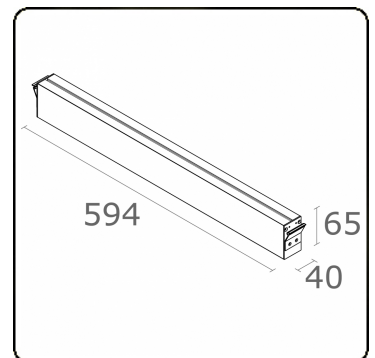

Maze - I - Surface-mounted - satin - HO 150mA - RAL
05.18000523-9999

Fixture details

Mounting	Ceiling
Light emission	Direct
Fitting cover	satin diffusor
Protection rate	IP 20
Housing	Aluminium
Finish	RAL colour at your choice
Certificates	CE, ISO 9001

Electric details

Protection class	I
Supply	230V
Control gear box	Power supply - 1 supply point

Lamp details

Lamptype	LED 3000K
Wattage	3,2W
Gross luminous flux	1280
Luminaire power	7W
Number	2
Lifetime LED module	L80/B10 > 72000h
Color tolerance	MacAdam 3
CRI	80

Photometric details

CIE Fluxcode	49 80 96 100 66

ENERGY

Verrijgbaar op aanvraag.

Disponible sur demande.

Available on request.

Auf Anfrage.

WXYZ
kWh/1000h

MULTILINE® 2019/2015