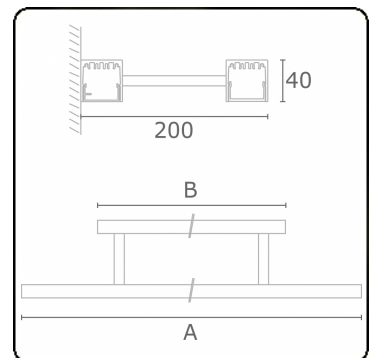

Electric details

Protection class	I
Supply	230V
Control gear box	Current driver DALI/TD

Lamp details

Lamptype	LED 4000K
Wattage	3,2W
Gross luminous flux	2680
Luminaire power	14,1W
Number	4
Lifetime LED module	L80/B10 > 72000h
Color tolerance	MacAdam 3
CRI	80

Photometric details

UGR	>19
CIE Fluxcode	49 80 96 100 66

Dimensions

A	1154 mm
B	700 mm

ENERGY

Verrijgbaar op aanvraag.

Disponible sur demande.

Available on request.