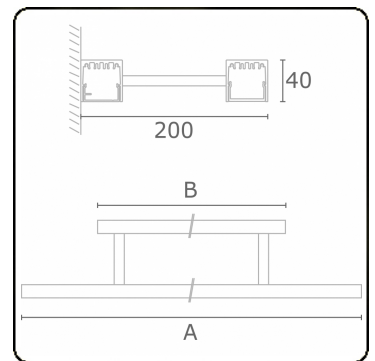

Electric details

Protection class	I
Supply	230V
Control gear box	Current driver DALI/TD

Lamp details

Lamptype	LED 4000K
Wattage	3,2W
Gross luminous flux	2010
Luminaire power	10,6W
Number	3
Lifetime LED module	L80/B10 > 72000h
Color tolerance	MacAdam 3
CRI	80

Photometric details

UGR	>19
CIE Fluxcode	49 80 96 100 66

Dimensions

A	874 mm
B	700 mm

ENERGY

Verrijgbaar op aanvraag.

Disponible sur demande.

Available on request.