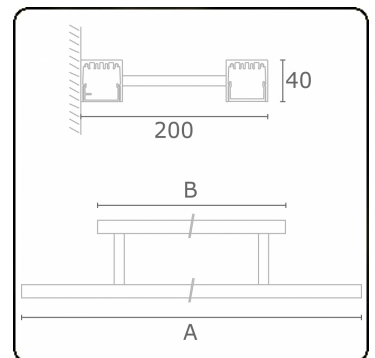

Electric details

Protection class	I
Supply	230V
Control gear box	Current driver

Lamp details

Lamptype	LED 4000K
Wattage	3,2W
Gross luminous flux	2680
Luminaire power	14,1W
Number	4
Lifetime LED module	L80/B10 > 72000h
Color tolerance	MacAdam 3
CRI	80

Photometric details

UGR	>19
CIE Fluxcode	49 80 96 100 66

Dimensions

A	1154 mm
B	700 mm

ENERGY

Verrijgbaar op aanvraag.

Disponible sur demande.

Available on request.