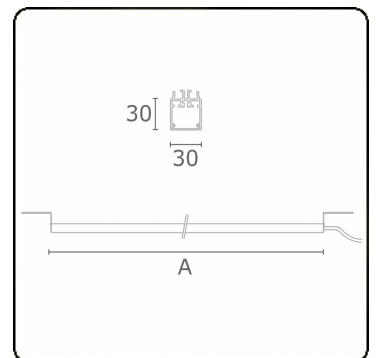

Electric details

| | |
|------------------|-----|
| Protection class | III |
| Supply | 24V |

Lamp details

| | |
|---------------------|------------------|
| Lamptype | LED 3000K |
| Wattage | 17,3W |
| Gross luminous flux | 1515 |
| Luminaire power | 19W |
| Lifetime LED module | L70/B10 > 50000h |
| Color tolerance | MacAdam 3 |
| CRI | 80 |

Photometric details

| | |
|--------------|-----------------|
| CIE Fluxcode | 50 80 96 100 67 |
|--------------|-----------------|

Dimensions

| | |
|---|--------|
| A | 930 mm |
|---|--------|

ENERGY

Verrijgbaar op aanvraag.