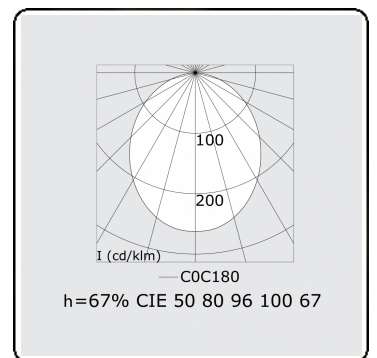

Electric details

| | |
|------------------|-----|
| Protection class | III |
| Supply | 24V |

Lamp details

| | |
|---------------------|------------------|
| Lamptype | LED 3000K |
| Wattage | 17,3W |
| Gross luminous flux | 1515 |
| Luminaire power | 19W |
| Lifetime LED module | L70/B10 > 50000h |
| Color tolerance | MacAdam 3 |
| CRI | 80 |

Photometric details

| | |
|--------------|-----------------|
| CIE Fluxcode | 50 80 96 100 67 |
|--------------|-----------------|

Dimensions

| | |
|---|--------|
| A | 930 mm |
|---|--------|

ENERGY

Verrijgbaar op aanvraag.