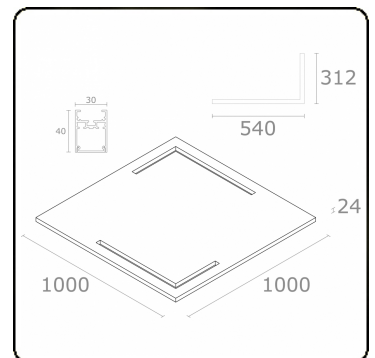

Plato 0 Direct - satin - HO 150mA - Anthracite grey
31.13004534-7916

Fixture details

Mounting	Pendant
Light emission	Direct
Fitting cover	satin diffusor
Protection rate	IP 20
Housing	Aluminium/PET
Finish	7916 = Anthracite grey panel and profile
Certificates	CE, ISO 9001

Electric details

Protection class	I
Supply	230V
Control gear box	Current driver DALI/TD

Lamp details

Lamptype	LED 4000K
Wattage	3,2W
Gross luminous flux	4020
Luminaire power	21,1W
Number	6
Lifetime LED module	L80/B10 > 72000h
Color tolerance	MacAdam 3
CRI	80

Photometric details

UGR	>19
CIE Fluxcode	50 80 96 100 67

ENERGY

A ▶
Verkrijgbaar op aanvraag.
B ▶
Disponible sur demande.
C ▶
D ▶
Available on request.
E ▶
F ▶
Auf Anfrage.
G ▶

WXYZ
kWh/1000h

MULTILINE® 2019/2015