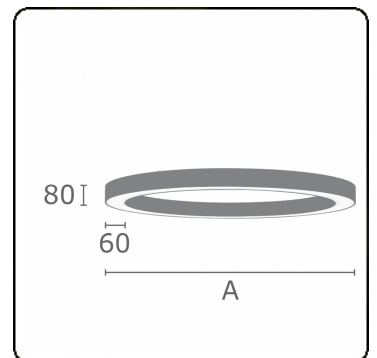

Electric details

Protection class	I
Supply	230V
Control gear box	Power supply touch-dim

Lamp details

Lamptype	LED 3000K
Wattage	272W
Luminaire power	272W
Luminaire luminous flux	20860
Number	1
Lifetime LED module	L80/B10 = 50000h
Color tolerance	MacAdam 3
CRI	>80

Photometric details

UGR	>19
CIE Fluxcode	47 78 95 100 100

Dimensions

A	6000 mm
---	---------

Remarks

Ceiling luminaire - Direct - satin - MO - RAL 9005

ENERGY

Verrijgbaar op aanvraag.