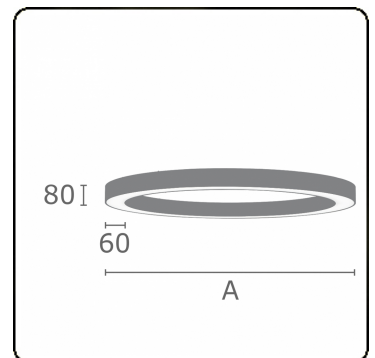

**Lamp details**

|                         |                  |
|-------------------------|------------------|
| Lamptype                | LED 3000K        |
| Wattage                 | 137W             |
| Luminaire power         | 137W             |
| Luminaire luminous flux | 10435            |
| Number                  | 1                |
| Lifetime LED module     | L80/B10 = 50000h |
| Color tolerance         | MacAdam 3        |
| CRI                     | >80              |

**Photometric details**

|              |                  |
|--------------|------------------|
| UGR          | >19              |
| CIE Fluxcode | 47 78 95 100 100 |

**Dimensions**

|   |         |
|---|---------|
| A | 3000 mm |
|---|---------|