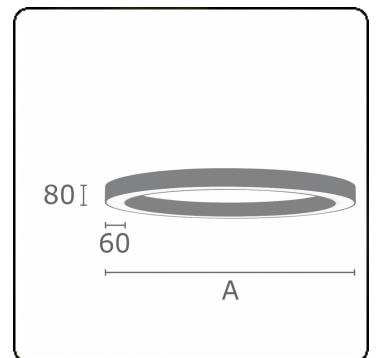

**Electric details**

Protection class	I
Supply	230V
Control gear box	Power supply touch-dim

**Lamp details**

Lamptype	LED 4000K
Wattage	112W
Luminaire power	112W
Luminaire luminous flux	9060
Number	1
Lifetime LED module	L80/B10 = 50000h
Color tolerance	MacAdam 3
CRI	>80

**Photometric details**

UGR	>19
CIE Fluxcode	47 78 95 100 100

**Dimensions**

A	2500 mm
---	---------

**Remarks**

Ceiling luminaire - Direct - satin - MO - RAL 9005

**ENERGY**

Verrijgbaar op aanvraag.