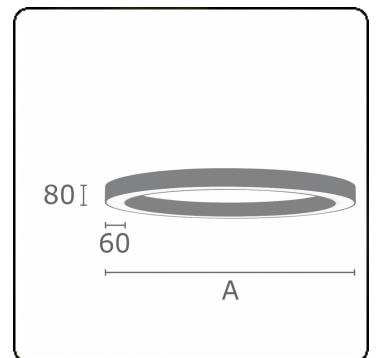

**Electric details**

Protection class	I
Supply	230V
Control gear box	Power supply touch-dim

**Lamp details**

Lamptype	LED 3000K
Wattage	87W
Luminaire power	87W
Luminaire luminous flux	6517
Number	1
Lifetime LED module	L80/B10 = 50000h
Color tolerance	MacAdam 3
CRI	>80

**Photometric details**

UGR	>19
CIE Fluxcode	47 78 95 100 100

**Dimensions**

A	2000 mm
---	---------

**Remarks**

Ceiling luminaire - Direct - satin - MO - RAL 9005

**ENERGY**

Verrijgbaar op aanvraag.