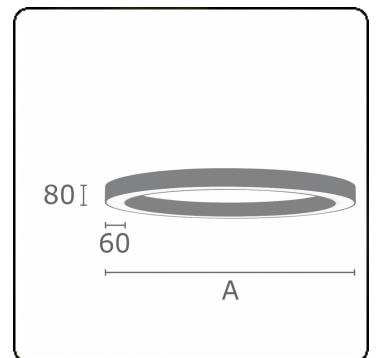

**Electric details**

Protection class	I
Supply	230V
Control gear box	Power supply touch-dim

**Lamp details**

Lamptype	LED 4000K
Wattage	50W
Luminaire power	50W
Luminaire luminous flux	4420
Number	1
Lifetime LED module	L80/B10 = 50000h
Color tolerance	MacAdam 3
CRI	>80

**Photometric details**

UGR	>19
CIE Fluxcode	47 78 95 100 100

**Dimensions**

A	1200 mm
---	---------

**Remarks**

Ceiling luminaire - Direct - satin - MO - RAL 9005

**ENERGY**

Verrijgbaar op aanvraag.