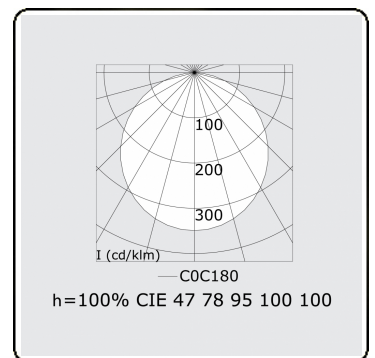

Electric details

Protection class	I
Supply	230V
Control gear box	Current driver 1-10V

Lamp details

Lamptype	LED 3000K
Wattage	50W
Luminaire power	50W
Luminaire luminous flux	4133
Number	1
Lifetime LED module	L80/B10 = 50000h
Color tolerance	MacAdam 3
CRI	>80

Photometric details

UGR	>19
CIE Fluxcode	47 78 95 100 100

Dimensions

A	1200 mm
---	---------

Remarks

Ceiling luminaire - Direct - satin - MO - RAL 9005

ENERGY

Verrijgbaar op aanvraag.