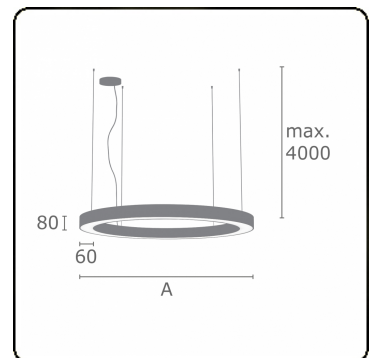

Electric details

Protection class	I
Supply	230V
Control gear box	Power supply DALI

Lamp details

Lamptype	LED 4000K
Wattage	66W
Luminaire power	66W
Luminaire luminous flux	5890
Number	1
Lifetime LED module	L80/B10 = 50000h
Color tolerance	MacAdam 3
CRI	>80

Photometric details

UGR	>19
CIE Fluxcode	47 78 95 100 100

Dimensions

A	1500 mm
---	---------

Remarks

Suspended luminaire - Direct - satin - MO - RAL 9005

ENERGY

Verrijgbaar op aanvraag.