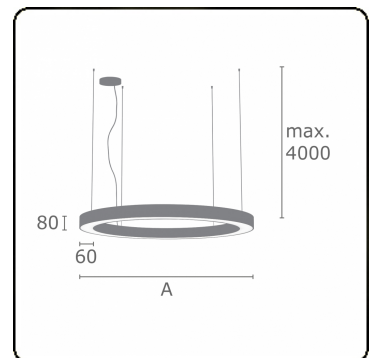

Electric details

Protection class	I
Supply	230V
Control gear box	Current driver 1-10V

Lamp details

Lamptype	LED 3000K
Wattage	66W
Luminaire power	66W
Luminaire luminous flux	5507
Number	1
Lifetime LED module	L80/B10 = 50000h
Color tolerance	MacAdam 3
CRI	>80

Photometric details

UGR	>19
CIE Fluxcode	47 78 95 100 100

Dimensions

A	1500 mm
---	---------

Remarks

Suspended luminaire - Direct - satin - MO - RAL 9005

ENERGY

Verrijgbaar op aanvraag.