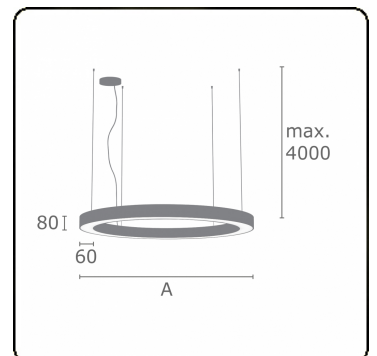

Electric details

Protection class	I
Supply	230V
Control gear box	Current driver 1-10V

Lamp details

Lamptype	LED 4000K
Wattage	25W
Luminaire power	25W
Luminaire luminous flux	2060
Number	1
Lifetime LED module	L80/B10 = 50000h
Color tolerance	MacAdam 3
CRI	>80

Photometric details

UGR	>19
CIE Fluxcode	47 78 95 100 100

Dimensions

A	600 mm
---	--------

Remarks

Suspended luminaire - Direct - satin - MO - RAL 9005

ENERGY

Verrijgbaar op aanvraag.