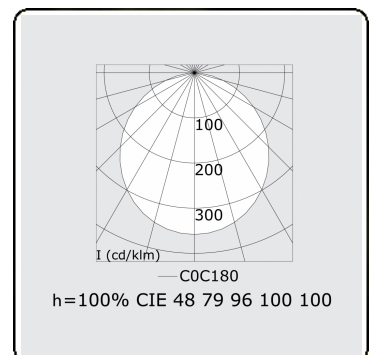

Electric details

Protection class	I
Supply	230V
Control gear box	Current driver

Lamp details

Lamptype	LED 4000K
Wattage	112W
Luminaire power	112W
Luminaire luminous flux	9060
Number	1
Lifetime LED module	L80/B10 = 50000h
Color tolerance	MacAdam 3
CRI	>80

Photometric details

UGR	>19
CIE Fluxcode	47 78 95 100 100

Dimensions

A	2500 mm
---	---------

Remarks

Suspended luminaire - Direct - satin - MO - RAL 9005

ENERGY

Verkrijgbaar op aanvraag.