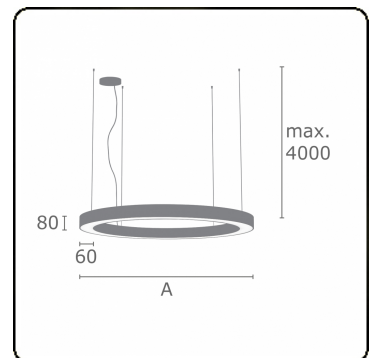

Electric details

Protection class	I
Supply	230V
Control gear box	Current driver

Lamp details

Lamptype	LED 4000K
Wattage	112W
Luminaire power	112W
Luminaire luminous flux	9060
Number	1
Lifetime LED module	L80/B10 = 50000h
Color tolerance	MacAdam 3
CRI	>80

Photometric details

UGR	>19
CIE Fluxcode	47 78 95 100 100

Dimensions

A	2500 mm
---	---------

Remarks

Suspended luminaire - Direct - satin - MO - RAL 9005

ENERGY

Verkrijgbaar op aanvraag.