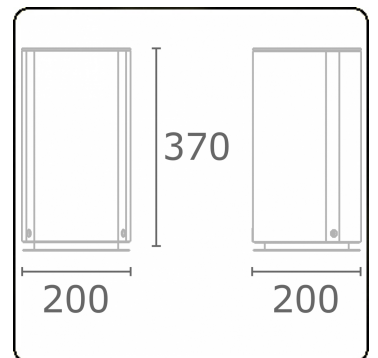

Connex 1
35.70100-7916

Fixture details

Mounting	Ground
Protection rate	IP 54
Housing	Aluminium
Finish	RAL 7016 anthracite textured
Sockets	pin-earth
Certificates	CE, ISO 9001

Electric details

Protection class	I
Supply	230V

Lamp details

Lamp type	3 sockets pin-earthing
Wattage	230V/16A
Socket	230V/16A

Remarks

including 3 sockets 230V/16A

ENERGY  

Verrijgbaar op aanvraag.

Disponible sur demande.

Available on request.