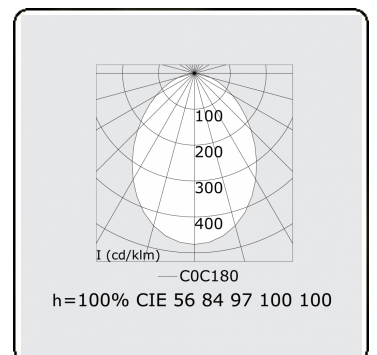

**Electric details**

Protection class	I
Supply	230V
Control gear box	Power supply touch-dim

**Lamp details**

Lamptype	LED 4000K
Wattage	414W
Luminaire power	414W
Luminaire luminous flux	39040
Number	1
Lifetime LED module	L80/B10 = 50000h
Color tolerance	MacAdam 3
CRI	>80

**Photometric details**

UGR	<19
CIE Fluxcode	56 84 97 100 100

**Dimensions**

A	6000 mm
---	---------

**Remarks**

Ceiling luminaire - Direct - MPO - HO - RAL 9003

**ENERGY**

Verrijgbaar op aanvraag.