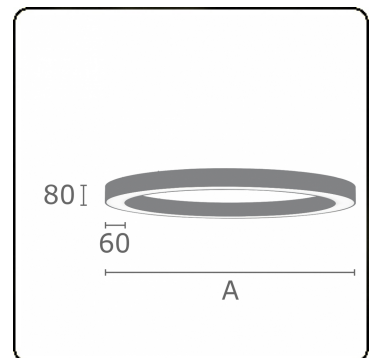

**Electric details**

Protection class	I
Supply	230V
Control gear box	Power supply touch-dim

**Lamp details**

Lamptype	LED 4000K
Wattage	414W
Luminaire power	414W
Luminaire luminous flux	39040
Number	1
Lifetime LED module	L80/B10 = 50000h
Color tolerance	MacAdam 3
CRI	>80

**Photometric details**

UGR	<19
CIE Fluxcode	56 84 97 100 100

**Dimensions**

A	6000 mm
---	---------

**Remarks**

Ceiling luminaire - Direct - MPO - HO - RAL 9003

**ENERGY**

Verrijgbaar op aanvraag.