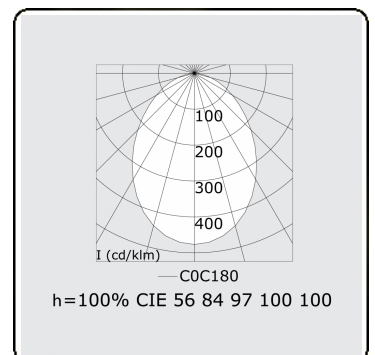

Electric details

Protection class	I
Supply	230V
Control gear box	Power supply DALI

Lamp details

Lamptype	LED 4000K
Wattage	132W
Luminaire power	132W
Luminaire luminous flux	12200
Number	1
Lifetime LED module	L80/B10 = 50000h
Color tolerance	MacAdam 3
CRI	>80

Photometric details

UGR	<19
CIE Fluxcode	56 84 97 100 100

Dimensions

A	2000 mm
---	---------

Remarks

Ceiling luminaire - Direct - MPO - HO - RAL 9003

ENERGY

Verrijgbaar op aanvraag.