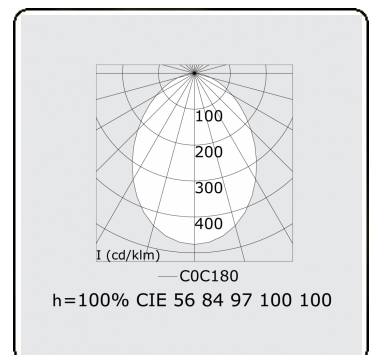

Electric details

Protection class	I
Supply	230V
Control gear box	Current driver 1-10V

Lamp details

Lamptype	LED 3000K
Wattage	207W
Luminaire power	207W
Luminaire luminous flux	18251
Number	1
Lifetime LED module	L80/B10 = 50000h
Color tolerance	MacAdam 3
CRI	>80

Photometric details

UGR	<19
CIE Fluxcode	56 84 97 100 100

Dimensions

A	3000 mm
---	---------

Remarks

Ceiling luminaire - Direct - MPO - HO - RAL 9003

ENERGY

Verrijgbaar op aanvraag.