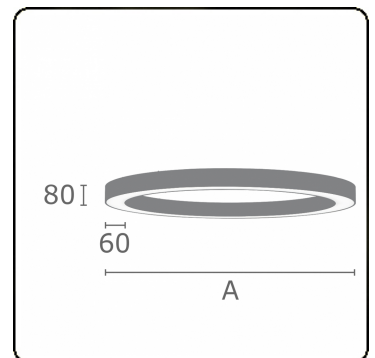

Electric details

Protection class	I
Supply	230V
Control gear box	Current driver 1-10V

Lamp details

Lamptype	LED 3000K
Wattage	207W
Luminaire power	207W
Luminaire luminous flux	18251
Number	1
Lifetime LED module	L80/B10 = 50000h
Color tolerance	MacAdam 3
CRI	>80

Photometric details

UGR	<19
CIE Fluxcode	56 84 97 100 100

Dimensions

A	3000 mm
---	---------

Remarks

Ceiling luminaire - Direct - MPO - HO - RAL 9003

ENERGY

Verrijgbaar op aanvraag.