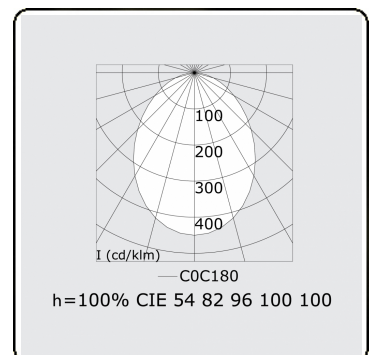

Electric details

Protection class	I
Supply	230V
Control gear box	Current driver 1-10V

Lamp details

Lamptype	LED 4000K
Wattage	38W
Luminaire power	38W
Luminaire luminous flux	3750
Number	1
Lifetime LED module	L80/B10 = 50000h
Color tolerance	MacAdam 3
CRI	>80

Photometric details

UGR	<19
CIE Fluxcode	56 84 97 100 100

Dimensions

A	600 mm
---	--------

Remarks

Ceiling luminaire - Direct - MPO - HO - RAL 9003

ENERGY

Verrijgbaar op aanvraag.