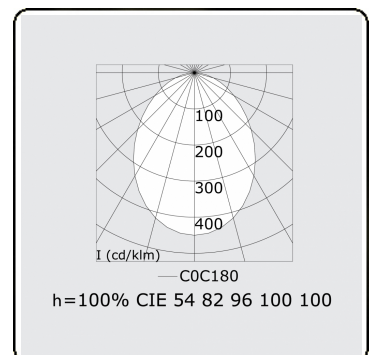

**Electric details**

Protection class	I
Supply	230V
Control gear box	Current driver 1-10V

**Lamp details**

Lamptype	LED 3000K
Wattage	38W
Luminaire power	38W
Luminaire luminous flux	3506
Number	1
Lifetime LED module	L80/B10 = 50000h
Color tolerance	MacAdam 3
CRI	>80

**Photometric details**

UGR	<19
CIE Fluxcode	56 84 97 100 100

**Dimensions**

A	600 mm
---	--------

**Remarks**

Ceiling luminaire - Direct - MPO - HO - RAL 9003

**ENERGY**

Verrijgbaar op aanvraag.