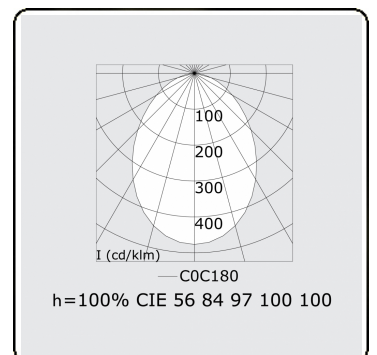

Electric details

Protection class	I
Supply	230V
Control gear box	Current driver

Lamp details

Lamptype	LED 4000K
Wattage	340W
Luminaire power	340W
Luminaire luminous flux	31720
Number	1
Lifetime LED module	L80/B10 = 50000h
Color tolerance	MacAdam 3
CRI	>80

Photometric details

UGR	<19
CIE Fluxcode	56 84 97 100 100

Dimensions

A	5000 mm
---	---------

Remarks

Ceiling luminaire - Direct - MPO - HO - RAL 9003

ENERGY

Verrijgbaar op aanvraag.