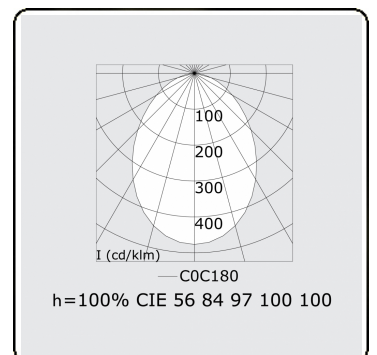

Electric details

Protection class	I
Supply	230V
Control gear box	Current driver

Lamp details

Lamptype	LED 3000K
Wattage	92W
Luminaire power	92W
Luminaire luminous flux	8995
Number	1
Lifetime LED module	L80/B10 = 50000h
Color tolerance	MacAdam 3
CRI	>80

Photometric details

UGR	<19
CIE Fluxcode	56 84 97 100 100

Dimensions

A	1500 mm
---	---------

Remarks

Ceiling luminaire - Direct - MPO - HO - RAL 9003

ENERGY

Verrijgbaar op aanvraag.