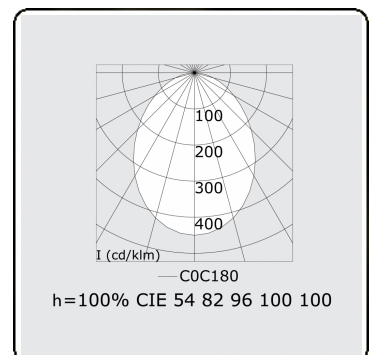

Electric details

Protection class	I
Supply	230V
Control gear box	Current driver

Lamp details

Lamptype	LED 4000K
Wattage	55W
Luminaire power	55W
Luminaire luminous flux	5620
Number	1
Lifetime LED module	L80/B10 = 50000h
Color tolerance	MacAdam 3
CRI	>80

Photometric details

UGR	<19
CIE Fluxcode	56 84 97 100 100

Dimensions

A	900 mm
---	--------

Remarks

Ceiling luminaire - Direct - MPO - HO - RAL 9003

ENERGY

Verrijgbaar op aanvraag.