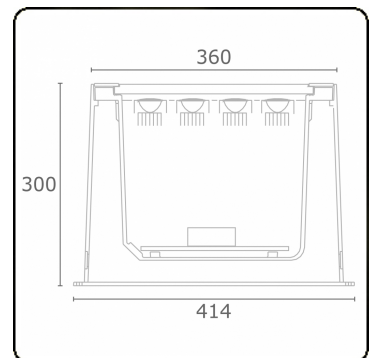

Metro-D Ø360mm - 30° ajustable - with recessed housing
36.07091-0000

Fixture details

Mounting	Ground - recessed
Light emission	Indirect - adjustable
Light distribution	adjustable
Fitting cover	Glass
Protection rate	IP 67
Maximum load	5000 kg drive-across (including recessing housi
T°	<75 °
Housing	Aluminium/Stainless Steel
Finish	matt black finish RAL 9105
Certificates	CE, ISO 9001

Electric details

Protection class	I
Supply	230V
Control gear box	Current driver

Lamp details

Lamptype	LED 3000K 32°
Wattage	20x1W
Gross luminous flux	2520
Luminaire power	22W
Cover glass	flat - clear
Number	1
Lifetime LED module	L70/B50 > 60000h
Color tolerance	MacAdam 3
CRI	80

Photometric details

CIE Fluxcode	0 0 0 0 73
--------------	------------

Remarks

Ø360mm - clear glass - strips are individually adjustable up to 30°

This luminaire contains built-in LED lamps.

The lamps cannot be changed in the luminaire.