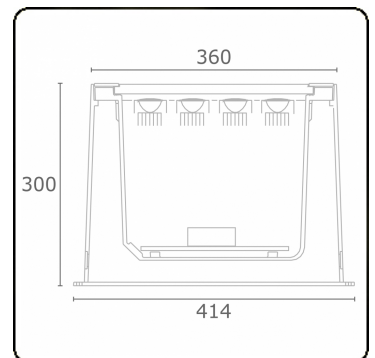

Metro-D Ø360mm - 30° adjustable - with recessed housing
36.07090-0000

Fixture details

| | |
|--------------------|---|
| Mounting | Ground - recessed |
| Light emission | Indirect - adjustable |
| Light distribution | adjustable |
| Fitting cover | Glass |
| Protection rate | IP 67 |
| Maximum load | 5000 kg drive-across (including recessing housi |
| T° | <75 ° |
| Housing | Aluminium/Stainless Steel |
| Finish | matt black finish RAL 9105 |
| Certificates | CE, ISO 9001 |

Electric details

| | |
|------------------|----------------|
| Protection class | I |
| Supply | 230V |
| Control gear box | Current driver |

Lamp details

| | |
|---------------------|------------------|
| Lamptype | LED 3000K 8° |
| Wattage | 20x1W |
| Gross luminous flux | 2520 |
| Luminaire power | 22W |
| Cover glass | flat - clear |
| Number | 1 |
| Lifetime LED module | L70/B50 > 60000h |
| Color tolerance | MacAdam 3 |
| CRI | 80 |

Photometric details

| | |
|--------------|------------|
| CIE Fluxcode | 0 0 0 0 75 |
|--------------|------------|

Remarks

Ø360mm - clear glass - strips are individually adjustable up to 30°

This luminaire contains built-in LED lamps.