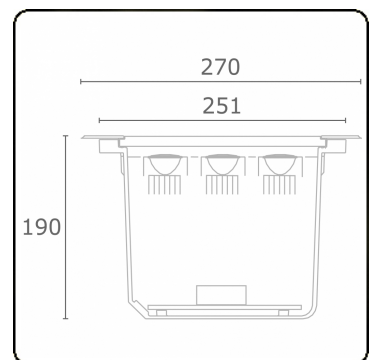

Metro-D Ø270mm - 30° adjustable - without recessed housing
36.04094-0000

Fixture details

Mounting	Ground - recessed
Light emission	Indirect - adjustable
Light distribution	adjustable
Fitting cover	Glass
Protection rate	IP 67
Maximum load	1000 kg walk-across (excluding recessing housir
T°	<75 °
Housing	Aluminium/Stainless Steel
Finish	matt black finish RAL 9105
Certificates	CE, ISO 9001

Electric details

Protection class	I
Supply	230V
Control gear box	Current driver

Lamp details

Lamptype	LED 4000K 32°
Wattage	10x1W
Gross luminous flux	1330
Luminaire power	12W
Cover glass	flat - clear
Number	1
Lifetime LED module	L70/B50 > 60000h
Color tolerance	MacAdam 3
CRI	80

Photometric details

CIE Fluxcode	0 0 0 0 73
--------------	------------

Remarks

Ø270mm - clear glass - strips are individually adjustable up to 30°

This luminaire contains built-in LED lamps.

The lamps cannot be changed in the luminaire.