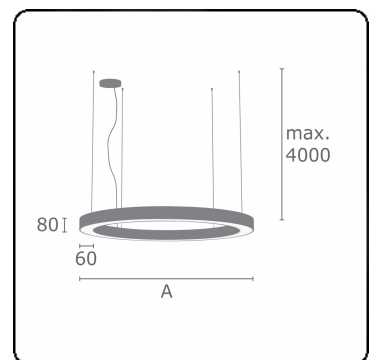

Electric details

Protection class	I
Supply	230V
Control gear box	Power supply touch-dim

Lamp details

Lamptype	LED 4000K
Wattage	137W
Luminaire power	137W
Luminaire luminous flux	11160
Number	1
Lifetime LED module	L80/B10 = 50000h
Color tolerance	MacAdam 3
CRI	>80

Photometric details

UGR	>19
CIE Fluxcode	47 78 95 100 100

Dimensions

A	3000 mm
---	---------

Remarks

Suspended luminaire - Direct - satin - MO - RAL 9003

ENERGY

Verrijgbaar op aanvraag.