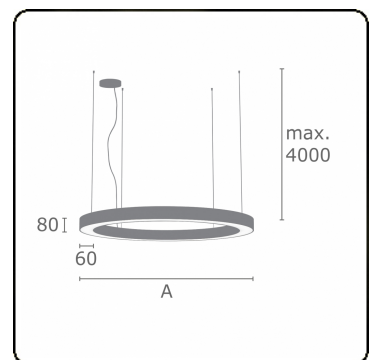

Electric details

| | |
|------------------|------------------------|
| Protection class | I |
| Supply | 230V |
| Control gear box | Power supply touch-dim |

Lamp details

| | |
|-------------------------|------------------|
| Lamptype | LED 4000K |
| Wattage | 112W |
| Luminaire power | 112W |
| Luminaire luminous flux | 9060 |
| Number | 1 |
| Lifetime LED module | L80/B10 = 50000h |
| Color tolerance | MacAdam 3 |
| CRI | >80 |

Photometric details

| | |
|--------------|------------------|
| UGR | >19 |
| CIE Fluxcode | 47 78 95 100 100 |

Dimensions

| | |
|---|---------|
| A | 2500 mm |
|---|---------|

Remarks

Suspended luminaire - Direct - satin - MO - RAL 9003