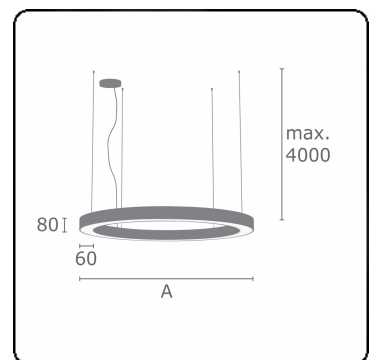

Electric details

Protection class	I
Supply	230V
Control gear box	Power supply touch-dim

Lamp details

Lamptype	LED 4000K
Wattage	50W
Luminaire power	50W
Luminaire luminous flux	4420
Number	1
Lifetime LED module	L80/B10 = 50000h
Color tolerance	MacAdam 3
CRI	>80

Photometric details

UGR	>19
CIE Fluxcode	47 78 95 100 100

Dimensions

A	1200 mm
---	---------

Remarks

Suspended luminaire - Direct - satin - MO - RAL 9003

ENERGY

Verrijgbaar op aanvraag.