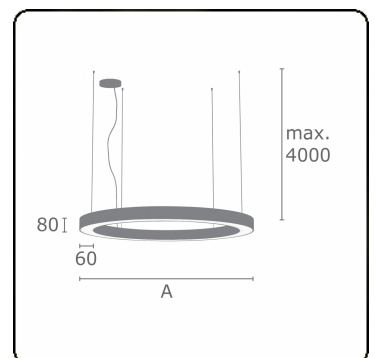

Electric details

Protection class	I
Supply	230V
Control gear box	Current driver 1-10V

Lamp details

Lamptype	LED 3000K
Wattage	221W
Luminaire power	221W
Luminaire luminous flux	16952
Number	1
Lifetime LED module	L80/B10 = 50000h
Color tolerance	MacAdam 3
CRI	>80

Photometric details

UGR	>19
CIE Fluxcode	47 78 95 100 100

Dimensions

A	5000 mm
---	---------

Remarks

Suspended luminaire - Direct - satin - MO - RAL 9003

ENERGY

Verrijgbaar op aanvraag.