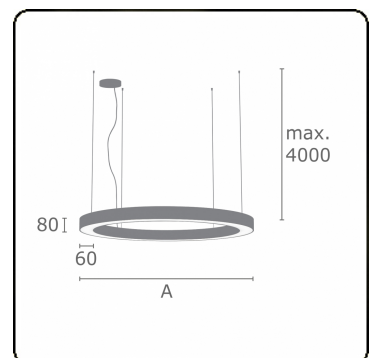

Electric details

Protection class	I
Supply	230V
Control gear box	Current driver 1-10V

Lamp details

Lamptype	LED 3000K
Wattage	87W
Luminaire power	87W
Luminaire luminous flux	6517
Number	1
Lifetime LED module	L80/B10 = 50000h
Color tolerance	MacAdam 3
CRI	>80

Photometric details

UGR	>19
CIE Fluxcode	47 78 95 100 100

Dimensions

A	2000 mm
---	---------

Remarks

Suspended luminaire - Direct - satin - MO - RAL 9003

ENERGY

Verkrijgbaar op aanvraag.