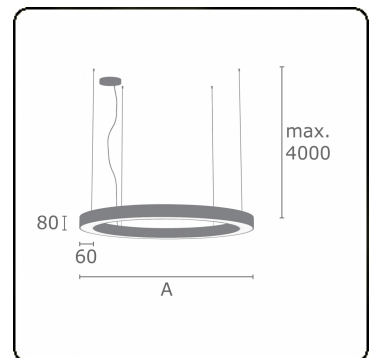

Electric details

Protection class	I
Supply	230V
Control gear box	Current driver

Lamp details

Lamptype	LED 3000K
Wattage	66W
Luminaire power	66W
Luminaire luminous flux	5507
Number	1
Lifetime LED module	L80/B10 = 50000h
Color tolerance	MacAdam 3
CRI	>80

Photometric details

UGR	>19
CIE Fluxcode	47 78 95 100 100

Dimensions

A	1500 mm
---	---------

Remarks

Suspended luminaire - Direct - satin - MO - RAL 9003

ENERGY

Verrijgbaar op aanvraag.