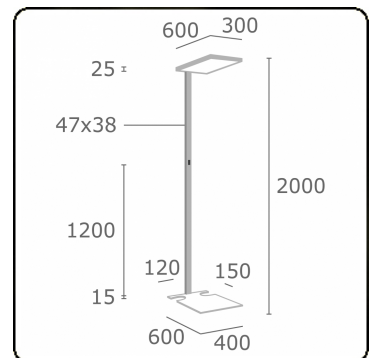

Scorta Direct/Indirect - MPO - MO - RAL 9003 S
11.86018108-9003

Fixture details

Mounting	Ground
Light emission	Direct-Indirect
Fitting cover	micro prismatic diffuser
Protection rate	IP 20
Housing	Aluminium
Finish	RAL 9003 Signal white
Certificates	CE, ISO 9001

Electric details

Protection class	I
Supply	230V
Control gear box	Power supply DALI - multisensor control

Lamp details

Lamptype	LED 4000K
Wattage	68W
Luminaire power	68W
Luminaire luminous flux	11090
Lifetime LED module	L80/B10 = 50000h
Color tolerance	MacAdam 3
CRI	>90

Photometric details

UGR	<19
CIE Fluxcode	60 87 97 20 100

Remarks

Standing luminaire - Direct/Indirect - MPO - MO - RAL 9003 Lateral cutout

ENERGY

A
 Verkrijgbaar op aanvraag.
B
 Disponible sur demande.
C
D
 Available on request.
E
F
 Auf Anfrage.
G