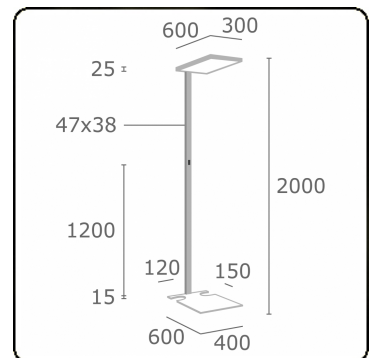

Scorta Direct/Indirect - MPO - MO - RAL 9003 S
11.86018107-9003

Fixture details

Mounting	Ground
Light emission	Direct-Indirect
Fitting cover	micro prismatic diffuser
Protection rate	IP 20
Housing	Aluminium
Finish	RAL 9003 Signal white
Certificates	CE, ISO 9001

Electric details

Protection class	I
Supply	230V
Control gear box	Power supply DALI - multisensor control

Lamp details

Lamptype	LED 3000K
Wattage	68W
Luminaire power	68W
Luminaire luminous flux	11090
Lifetime LED module	L80/B10 = 50000h
Color tolerance	MacAdam 3
CRI	>90

Photometric details

UGR	<19
CIE Fluxcode	60 87 97 20 100

Remarks

Standing luminaire - Direct/Indirect - MPO - MO - RAL 9003 Lateral cutout

ENERGY

A
 Verkrijgbaar op aanvraag.
B
 Disponible sur demande.
C
D
 Available on request.
E
F
 Auf Anfrage.
G