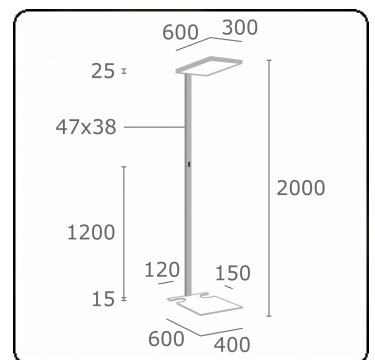

Scorta Direct/Indirect - MPO - MO - RAL 9003 S
11.86017108-9003

Fixture details

Mounting	Ground
Light emission	Direct-Indirect
Fitting cover	micro prismatic diffuser
Protection rate	IP 20
Housing	Aluminium
Finish	RAL 9003 Signal white
Certificates	CE, ISO 9001

Electric details

Protection class	I
Supply	230V
Control gear box	Power supply DALI - separately dimmable

Lamp details

Lamptype	LED 4000K
Wattage	68W
Luminaire power	68W
Luminaire luminous flux	11090
Lifetime LED module	L80/B10 = 50000h
Color tolerance	MacAdam 3
CRI	>90

Photometric details

UGR	<19
CIE Fluxcode	60 87 97 20 100

Remarks

Standing luminaire - Direct/Indirect - MPO - MO - RAL 9003 Lateral cutout

ENERGY

Verrijgbaar op aanvraag.

Disponible sur demande.

Available on request.