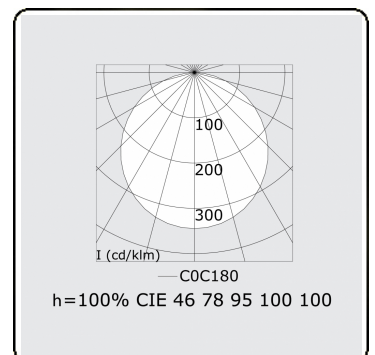

Electric details

Protection class	I
Supply	230V
Control gear box	Power supply touch-dim

Lamp details

Lamptype	LED 4000K
Wattage	40W
Luminaire power	40W
Luminaire luminous flux	5360
Number	1
Lifetime LED module	L80/B10 = 50000h
Color tolerance	MacAdam 3
CRI	>80

Photometric details

UGR	>19
CIE Fluxcode	46 78 95 100 100

Dimensions

A	621 mm
---	--------

Remarks

Recessed luminaire (with trim) - Direct - satin - MO - ANO

ENERGY

Verrijgbaar op aanvraag.