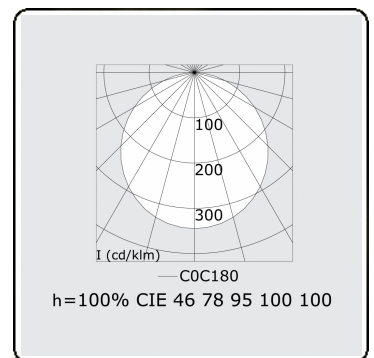

**Electric details**

Protection class	I
Supply	230V
Control gear box	Power supply touch-dim

**Lamp details**

Lamptype	LED 4000K
Wattage	20W
Luminaire power	20W
Luminaire luminous flux	2440
Number	1
Lifetime LED module	L80/B10 = 50000h
Color tolerance	MacAdam 3
CRI	>80

**Photometric details**

UGR	>19
CIE Fluxcode	46 78 95 100 100

**Dimensions**

A	479 mm
---	--------

**Remarks**

Recessed luminaire (with trim) - Direct - satin - MO - ANO

**ENERGY**

Verrijgbaar op aanvraag.