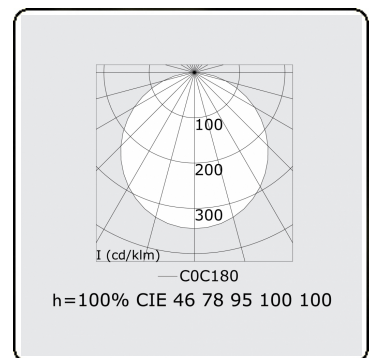

Photometric details

UGR	>19
CIE Fluxcode	46 78 95 100 100

Dimensions

A	379 mm
---	--------

Remarks

Recessed luminaire (with trim) - Direct - satin - MO - ANO

ENERGY

Verrijgbaar op aanvraag.