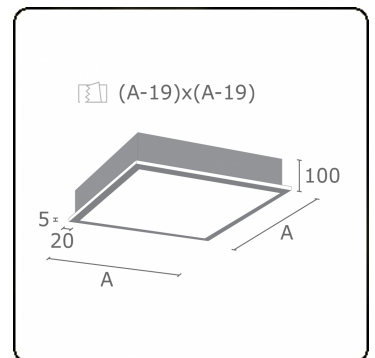

Photometric details

UGR	>19
CIE Fluxcode	46 78 95 100 100

Dimensions

A	379 mm
---	--------

Remarks

Recessed luminaire (with trim) - Direct - satin - MO - ANO

ENERGY

Verrijgbaar op aanvraag.