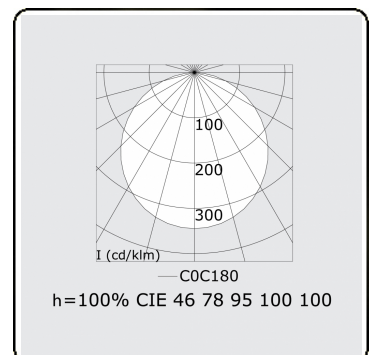

**Electric details**

Protection class	I
Supply	230V
Control gear box	Current driver 1-10V

**Lamp details**

Lamptype	LED 3000K
Wattage	67W
Luminaire power	67W
Luminaire luminous flux	7620
Number	1
Lifetime LED module	L80/B10 = 50000h
Color tolerance	MacAdam 3
CRI	>80

**Photometric details**

UGR	>19
CIE Fluxcode	46 78 95 100 100

**Dimensions**

A	910 mm
---	--------

**Remarks**

Recessed luminaire (with trim) - Direct - satin - MO - ANO

**ENERGY**

Verrijgbaar op aanvraag.