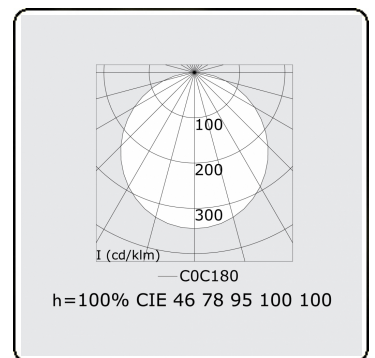

Photometric details

UGR	>19
CIE Fluxcode	46 78 95 100 100

Dimensions

A	621 mm
---	--------

Remarks

Recessed luminaire (with trim) - Direct - satin - MO - ANO

ENERGY

Verrijgbaar op aanvraag.