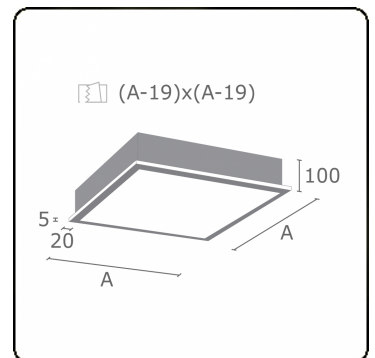

Photometric details

UGR	>19
CIE Fluxcode	46 78 95 100 100

Dimensions

A	621 mm
---	--------

Remarks

Recessed luminaire (with trim) - Direct - satin - MO - ANO

ENERGY

Verrijgbaar op aanvraag.