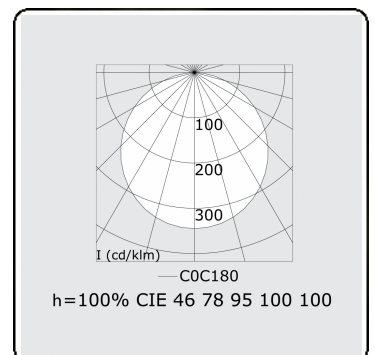

Electric details

Protection class	I
Supply	230V
Control gear box	Current driver 1-10V

Lamp details

Lamptype	LED 4000K
Wattage	12W
Luminaire power	12W
Luminaire luminous flux	1400
Number	1
Lifetime LED module	L80/B10 = 50000h
Color tolerance	MacAdam 3
CRI	>80

Photometric details

UGR	>19
CIE Fluxcode	46 78 95 100 100

Dimensions

A	379 mm
---	--------

Remarks

Recessed luminaire (with trim) - Direct - satin - MO - ANO

ENERGY

Verrijgbaar op aanvraag.