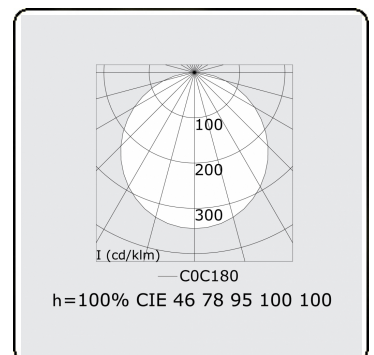

**Electric details**

Protection class	I
Supply	230V
Control gear box	Current driver

**Lamp details**

Lamptype	LED 4000K
Wattage	67W
Luminaire power	67W
Luminaire luminous flux	8150
Number	1
Lifetime LED module	L80/B10 = 50000h
Color tolerance	MacAdam 3
CRI	>80

**Photometric details**

UGR	>19
CIE Fluxcode	46 78 95 100 100

**Dimensions**

A	910 mm
---	--------

**Remarks**

Recessed luminaire (with trim) - Direct - satin - MO - ANO

**ENERGY**

Verrijgbaar op aanvraag.